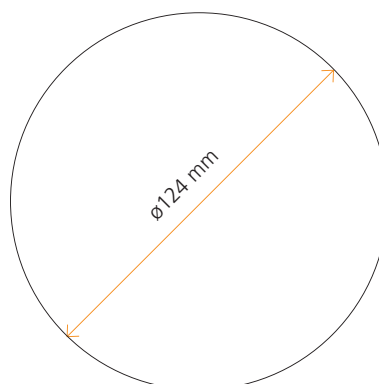

Krycí disk nabízí mnoho možností individualizace, jako je výběr provedení nebo vygravírování firemního loga.

The cover disk offers many options of customization, like the choice of finishes or a laser engraving logo.